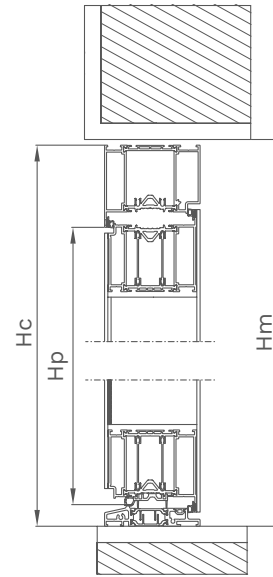

Fine-textured surface

Other RAL colours (additional)

Dimensions of door frames

Door frame

Size	Hp	Sp	Hc	Sc	Hm*	Sm*
90N	2004 mm	726 mm	2100 mm	970 mm	2110 mm	990 mm
90E	2004 mm	906 mm	2100 mm	1150 mm	2110 mm	1170 mm
Custom size (5mm increments)						
Minimal	1904 mm	726 mm	2000 mm	970 mm	2010 mm	990 mm
Maximal	2304 mm	1006 mm	2400 mm	1250 mm	2410 mm	1270 mm

* includes a clearance of 10 mm
 ** it is possible to order doors with a pitch of 5 mm
 *** clear passage width given for the leaf open at an angle of 90°

Legend:
 Hp - height of passage
 Sp - width of passage
 Hc - total height of door frame
 Sc - total width of door frame
 Hm - recommended height of mounting hole from the "0" level
 Sm - recommended width of mounting hole