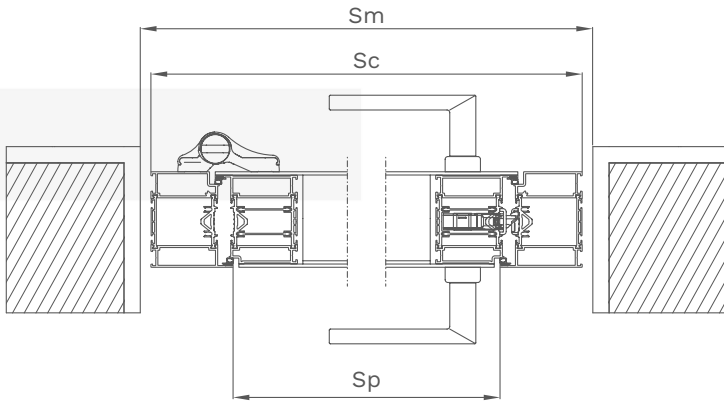

Fine-textured surface

Other RAL colours (additional)

Dimensions of door frames

Door frame

Size	Hp	Sp	Hc	Sc	Hm*	Sm*
90N	2004 mm	726 mm	2100 mm	970 mm	2110 mm	990 mm
90E	2004 mm	906 mm	2100 mm	1150 mm	2110 mm	1170 mm
Custom size (5mm increments)						
Minimal	1904 mm	726 mm	2000 mm	970 mm	2010 mm	990 mm
Maximal	2304 mm	1006 mm	2400 mm	1250 mm	2410 mm	1270 mm

* includes a clearance of 10 mm
 ** it is possible to order doors with a pitch of 5 mm
 *** clear passage width given for the leaf open at an angle of 90°

Legend:
 Hp - height of passage
 Sp - width of passage
 Hc - total height of door frame
 Sc - total width of door frame
 Hm - recommended height of mounting hole from the "0" level
 Sm - recommended width of mounting hole