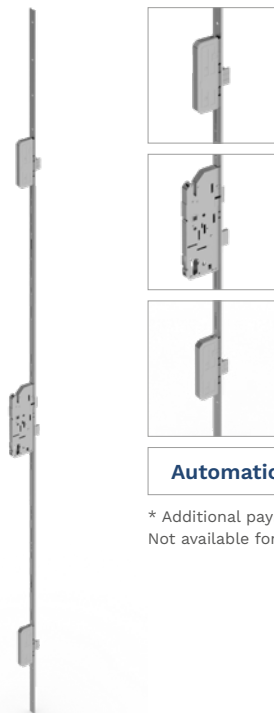

Automatic locking

* Additional payment
Not available for the RC3 package

3-bolt automatic lock